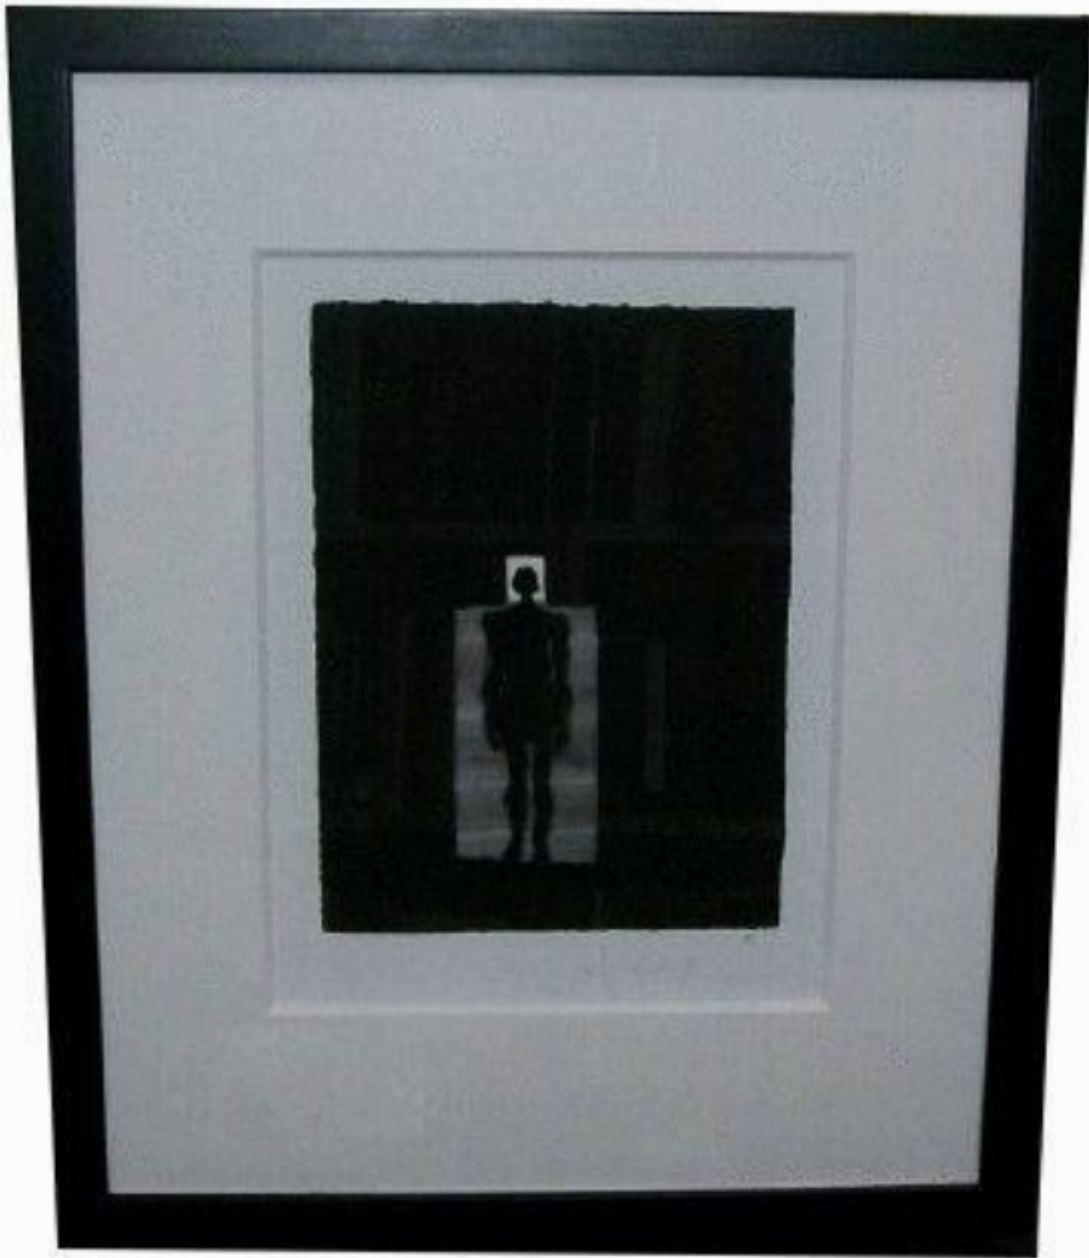

TEMPLE
RARE BOOKS OF OXFORD

Shared Vision

Gormley, Antony

Sold

REF: 397

Description

Framed and glazed original Giclee print on Hanemuhle etching paper, image size approximately 180mm x 240mm. One of an edition of twenty-six, lettered A-Z (this being 'E'), and signed by Gormley in pencil to the lower right of the image